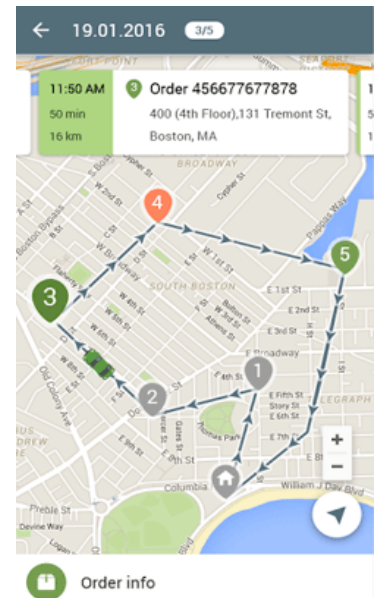

Delivery Management and Proof of Delivery

CenGlobal provides a flexible and cost effective delivery management solution. The solution can work stand alone or can be fully integrated to CargoWise and other logistics and ERP systems.

CargoWise

Report type	Unit	Interval			
Report on orders	Courier 4	Month	EXECUTE		
Name	Deviation	Estimat...	Status	Address	:
		13.2 km			
1 Delivery 1		0 m	No status set...	S County Rd 485, ...	
2 Delivery 2	+5 min	2.6 km	No status set...	Australian Avenue...	
3 Delivery 3		8.5 km	Confirmed	Brazilian Avenue 1...	
4 Delivery 4	-18 min	2.1 km	No status set...	Seabreeze Avenue...	
		21.0 km			
1 Delivery 1		0 m	Confirmed	Sea Oats Cir Apt 2...	
2 Delivery 2	-2 min	45 m	Order rejected	Tangier Avenue 21...	
3 Delivery 3	+15 min	3.7 km	No status set...	N Lake Way 745, P...	

Our cloud based delivery management solution provides capacity management (by weight and / or cube) and route planning. Low cost mobile phones can be used for order tracking, driver communications and satellite navigation. The system can provide email or SMS delivery alerts to customers and provides a 'sign on glass' facility, along with image capture, to record deliveries. Alerts can be provided if the driver strays off his path or schedule, or when the vehicle is near the destination or is approaching the depot.